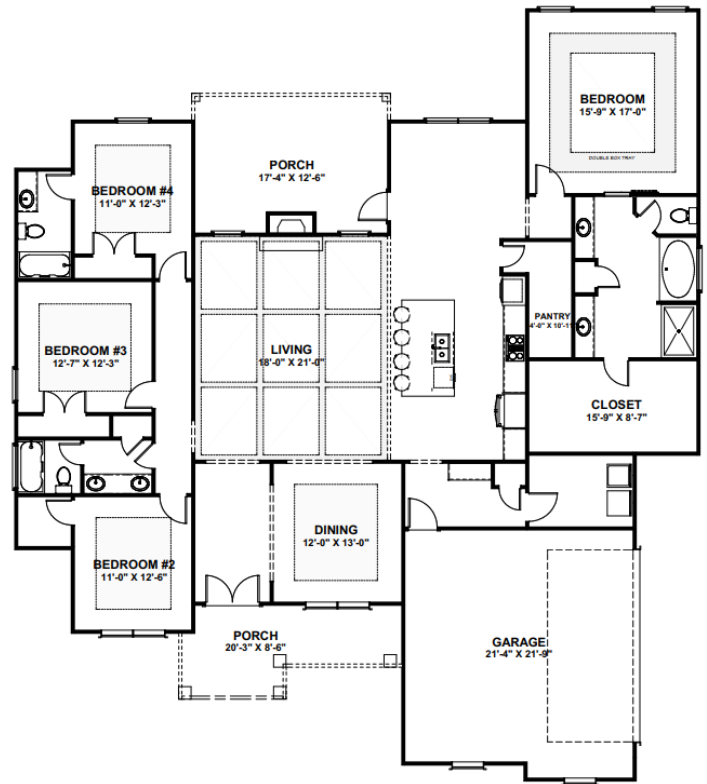

THE SAVANNAH

AT RIVERBEND NORTH

OPTION A

OPTION B

OPTION C

CALL US TODAY!

+478-322-0028 | WCHHOME.COM

4 BEDROOMS

DINING ROOM

2705 SQFT